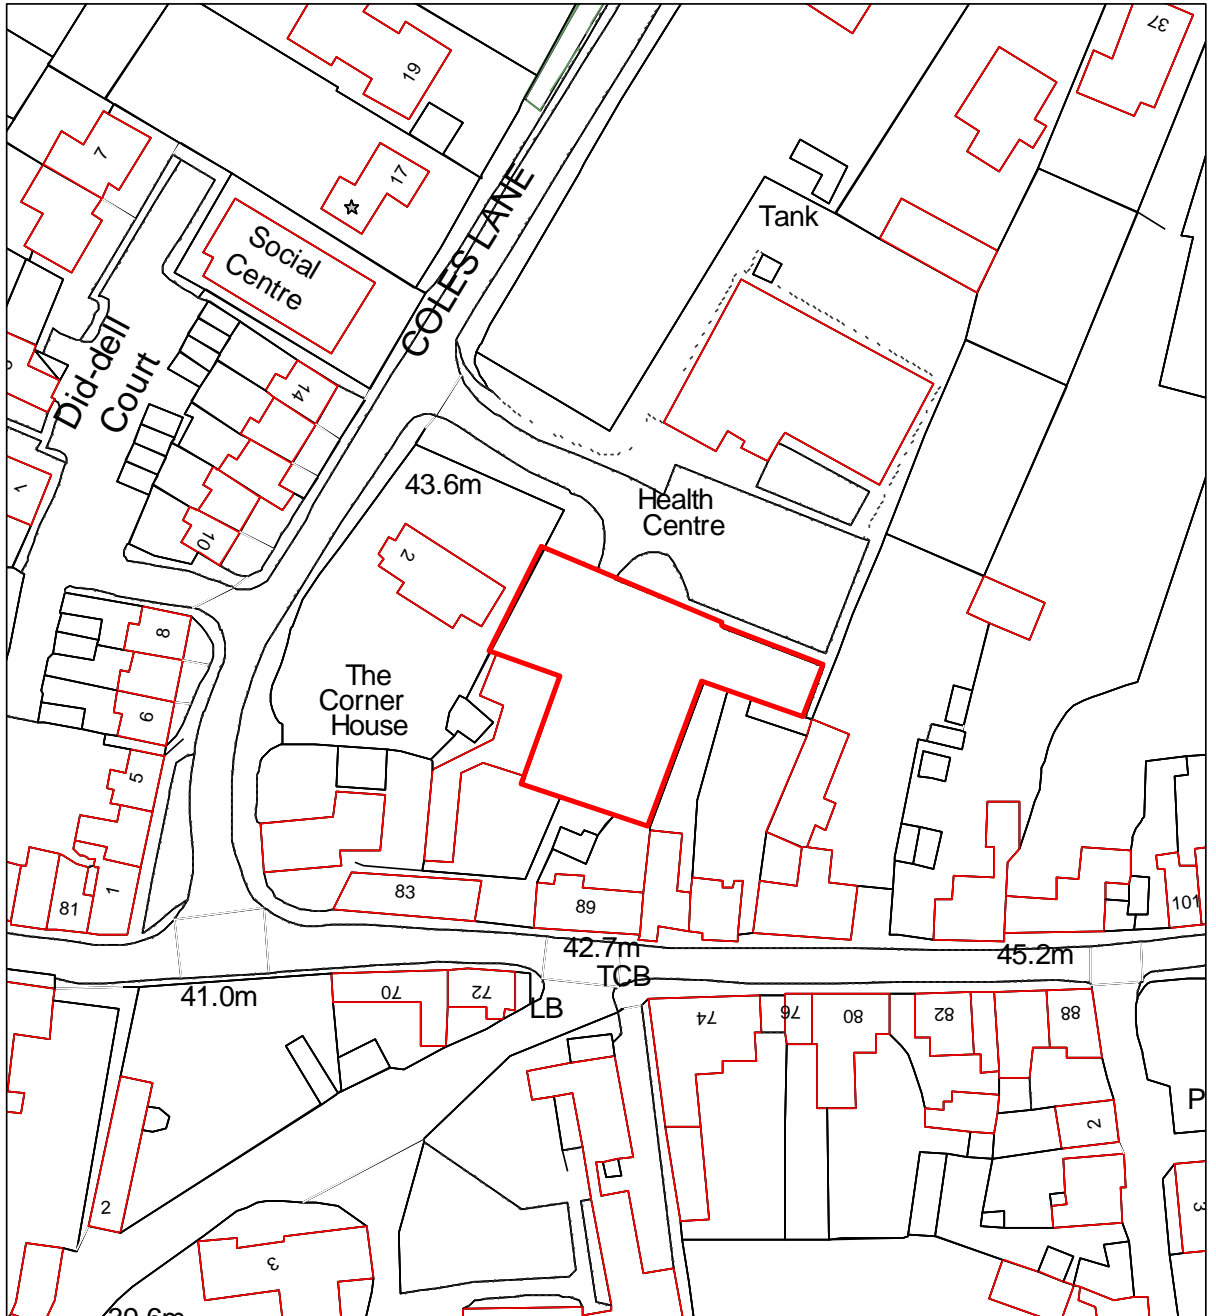

SCDC CAR PARK OFF COLES LANE, LINTON

BASED ON THE ORDNANCE SURVEY MAPPING WITH THE PERMISSION OF THE CONTROLLER OF HER MAJESTY'S STATIONARY OFFICE (C) CROWN COPYRIGHT. UNAUTHORISED REPRODUCTION INFRINGES CROWN COPYRIGHT AND MAY LEAD TO PROSECUTION OR CIVIL PROCEEDINGS.

SOUTH CAMBRIDGESHIRE DISTRICT COUNCIL LICENCE NO 100022500 2005

Scale 1:1250